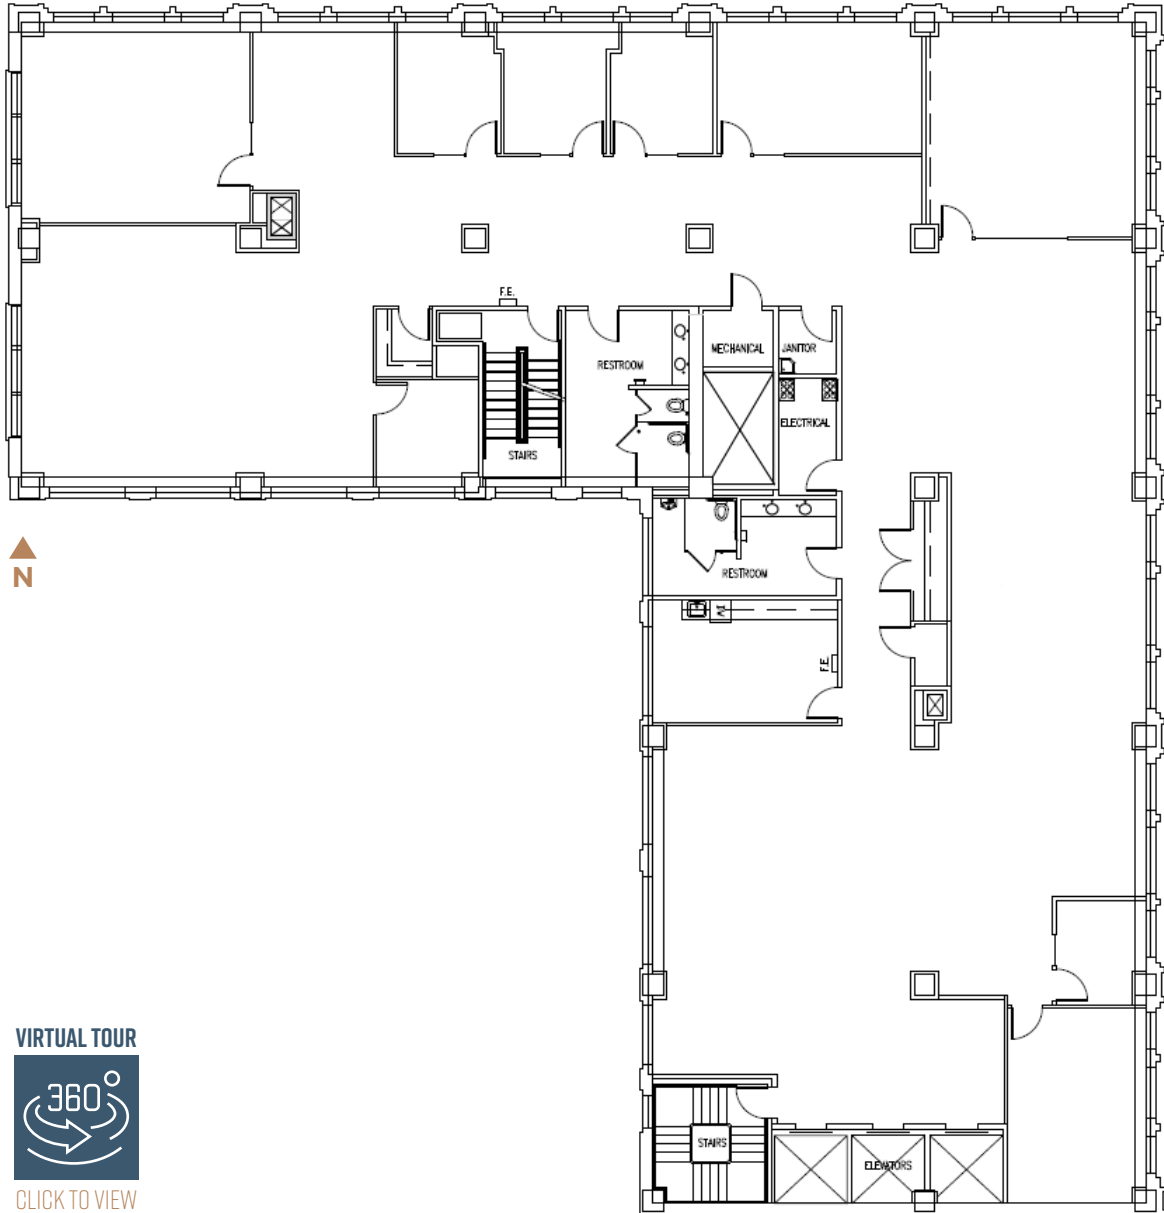

1425 FOURTH AVENUE

SEATTLE, WASHINGTON

JOSHUA GREEN
BUILDING

SUITE 500 8,667 RSF

Cleita Harvey +1 206 607 1794 cleita.harvey@am.jll.com
Michelle Clingsmith +1 206 971 7024 m.clingsmith@am.jll.com

DISCLAIMER © 2021 Jones Lang LaSalle IP, Inc. All rights reserved. All information contained herein is from sources deemed reliable; however, no representation or warranty is made to the accuracy thereof. Jones Lang LaSalle Brokerage, Inc.