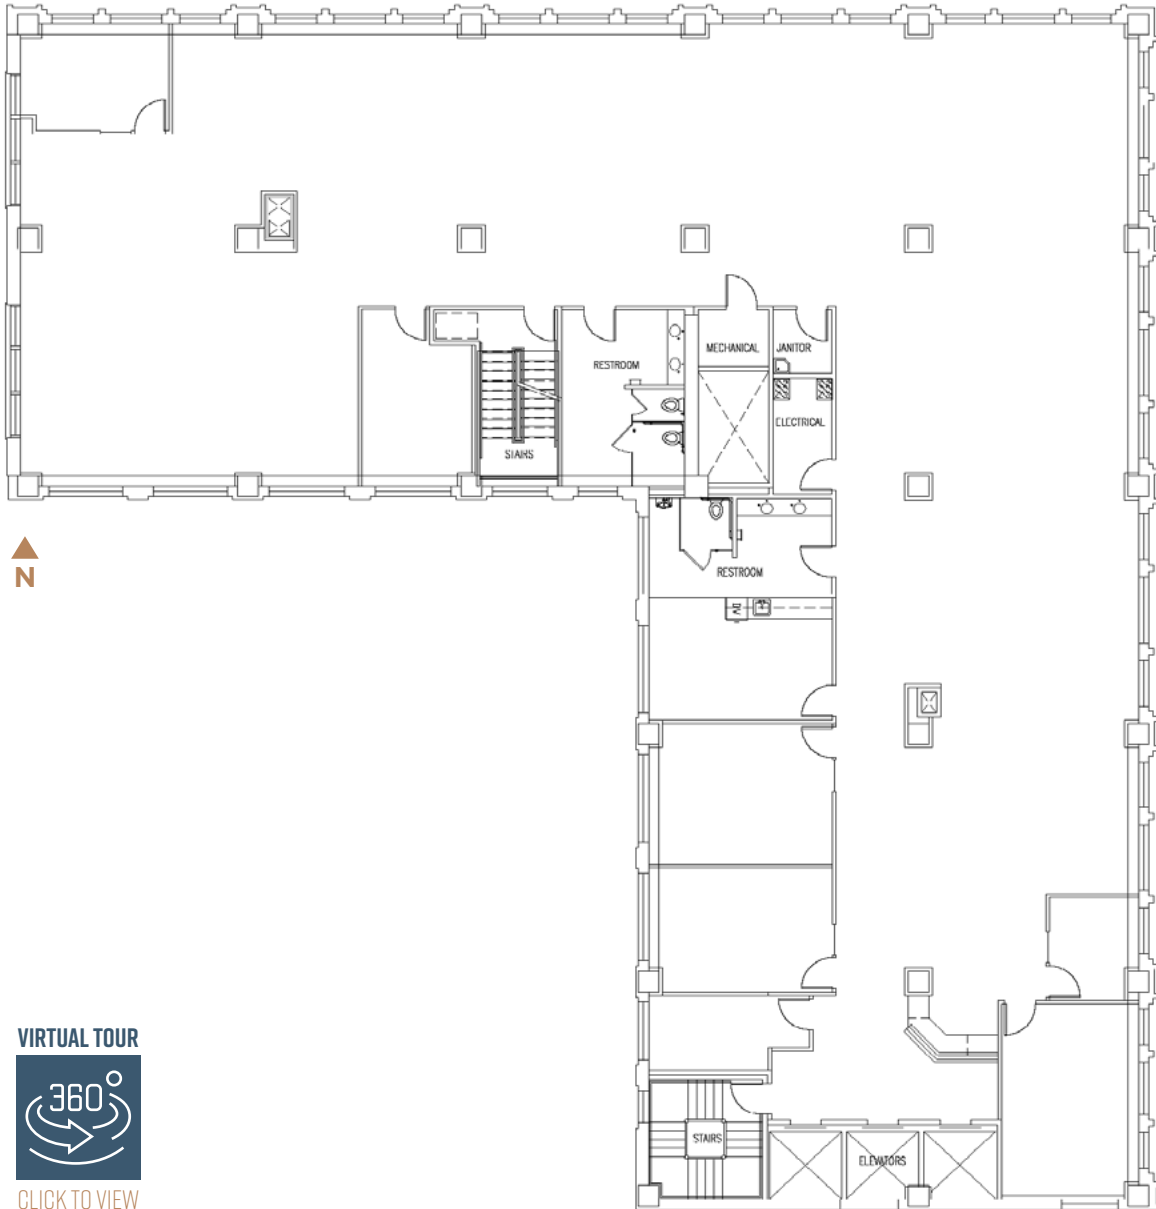

1425 FOURTH AVENUE

SEATTLE, WASHINGTON

JOSHUA GREEN
BUILDING

SUITE 600 8,667 RSF

VIRTUAL TOUR

CLICK TO VIEW

Cleita Harvey +1 206 607 1794 cleita.harvey@am.jll.com
Michelle Clingsmith +1 206 971 7024 m.clingsmith@am.jll.com